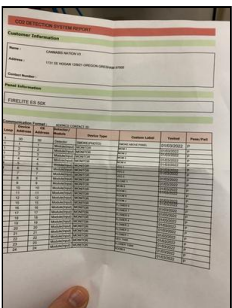

10 of 25

IMG_0804.JPG

Graphic? No

Trade Secret? No

Confidential? No

CO2 system detection report from Jan 2022